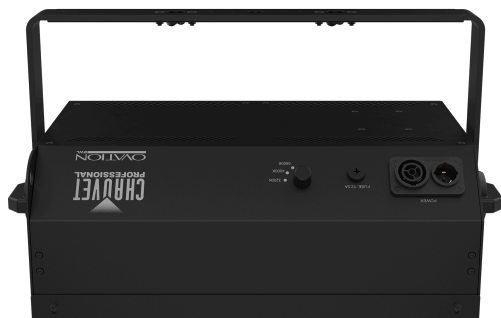

Ovation 2WL

A high-CRI utility flood light that operates on direct line voltage and dims with standard phase-cut or triac dimmers without needing any DMX control.

It delivers soft, shadow-minimizing illumination ideal for houselights, lobbies, and broadcast applications where simple, high-quality lighting integration is essential.

- Effective utility light for use when DMX lighting isn't needed.
- Three selectable color temperatures (3200, 4000, 5600K) providing wide-spectrum, high-CRI lighting
- Soft, flood lighting minimizes shadows
- Use with direct line voltage and can be dimmed via off-the-shelf phase cut or triac dimmers

Illuminance (5600k): 169 lux @ 5 m

Dynamic Effects

Dimmer: External Dimmer (phase cut or triac compatible)

Color Temperature Selection: On-board Color Temperature Selection

Construction / Physical

Dimensions: 17.51x 11.06 x 5.47 in (445 x 281 x 139 mm)

Weight: 10.2 lb (4.6 kg)

Exterior Color: Black

Housing Material: Aluminum alloy

Accessory Holder/Gel Frame Size: 14.375 x 8.50 x 0.125 in (365.125 x 216 x 3.175 mm)

Connections

Power Connection: Edison (local) plug to Seetronic Powerkon IP65